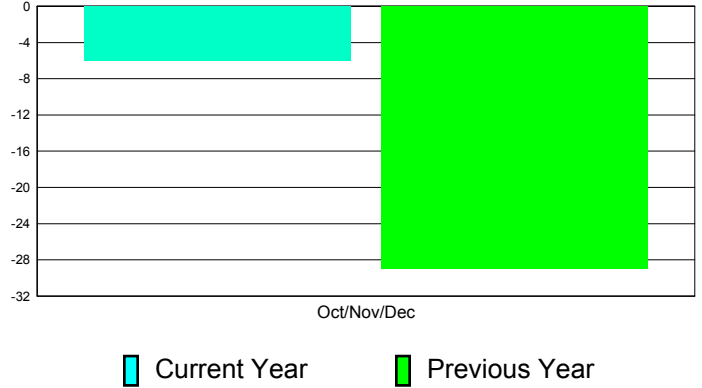

Comparison of Membership Gain/Loss

Current Year Compared to the Previous Year