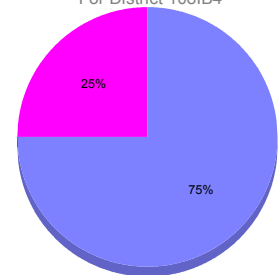

Goal, New, Dropped, Gain/Loss

Comparison of Membership Gain/Loss

Current Year Compared to the Previous Year

Gender Comparison 2010-2011

For District 108IB4

Oct/Nov/Dec
■ Male ■ Female