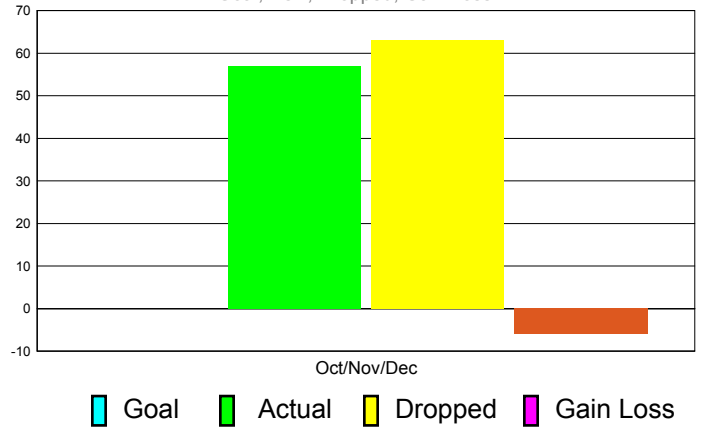

Membership Results 2011-2012

Goal, New, Dropped, Gain/Loss